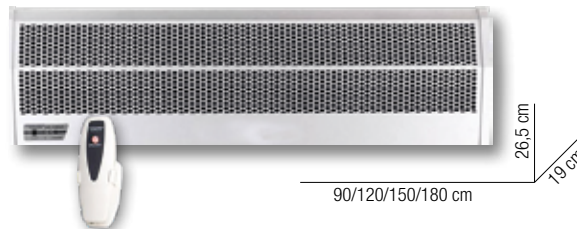

PREZZI - TABELLA TECNICA DATI GENERALI - PRICES - GENERAL TECHNICAL DATA TABLE

MODELLO MODEL	ALIMENTAZIONE ELETTRICA POWER SUPPLY	POTENZA ELETTRICA VENTILATORE FAN ELECTRIC POWE	POTENZA ELETTRICA BATTERIA FAN ELECTRIC POWER	PORTATA D'ARIA AIR FLOW	LIVELLO SONORO NOISE LEVEL	PESO WEIGHT	
DN	Hz	W	kW	m³/h	dB	kg	€
LA 0900 BE 220	220V /50	<160	6	1000	57	14,5	
LA 1200 BE 220	220V /50	<200	8	1500	58	17,5	
LA 1500 BE 220	220V /50	<230	10	1900	59	21	
LA 0900 BE 380	380V /50	<160	6	1000	57	14,5	
LA 1200 BE 380	380V /50	<200	8	1500	58	17,5	
LA 1500 BE 380	380V /50	<230	10	1900	59	21	
LA 1800 BE 380	380V /50	<300	12	2400	60	25