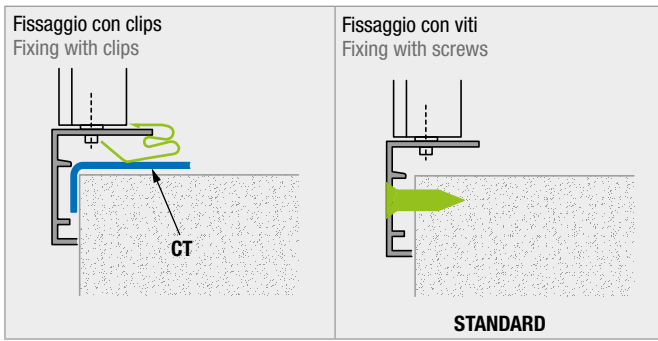

TIPO DI FISSAGGIO - TYPE OF FIXING