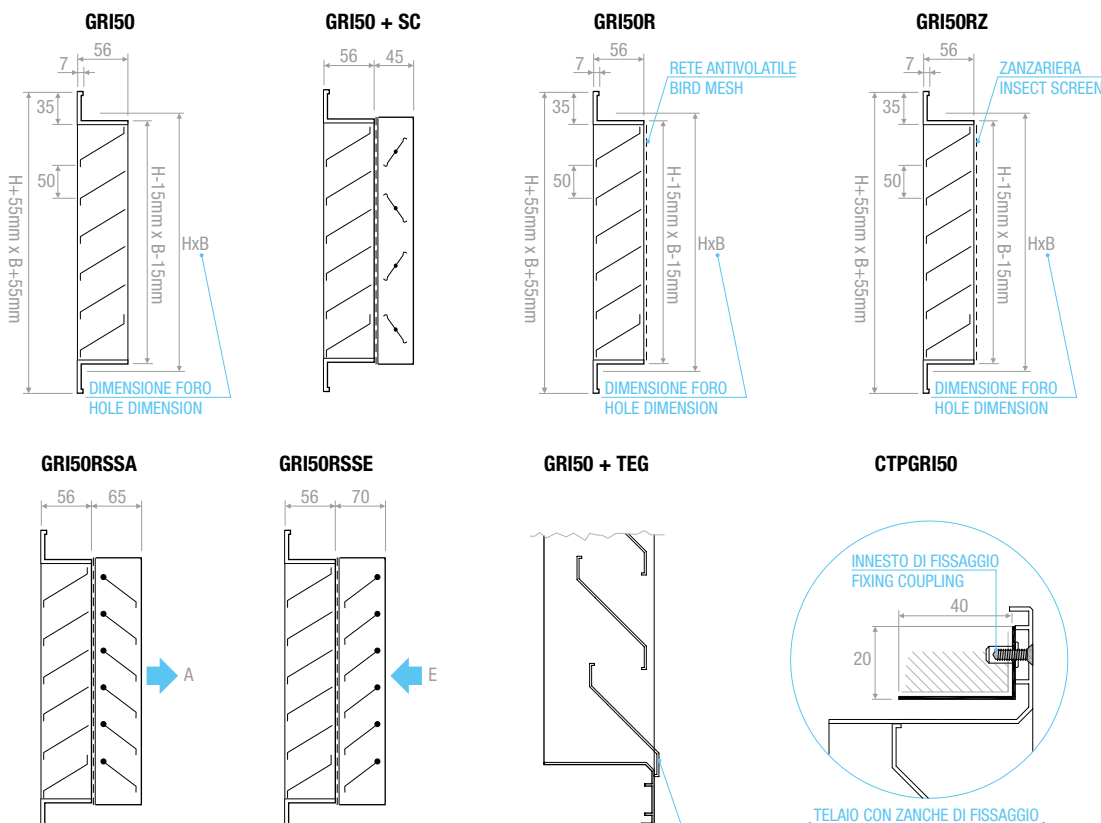

**PAINTING:**

Color RAL 9010 - 9016: + 15%  
Different colors: prices on request

**DESCRIPTIONS:**

GRI50: Steel return grille (50mm between bars)  
GRI50R: Steel return grille (50 mm between bars) with bird mesh  
GRI50RZ: Steel return grille (50 mm between bors) with insect creen  
GRI50RSS: Steel return grille (50 mm between bars) with bird mesh and overpressure damper

**AVAILABLE ON REQUEST:**

- grille with rain-proof panel  
+TEG +5% INCREASE

**ACCESSORIES:**

SC: Opposed blade damper  
CTP: Counterframe in galvanised steel sheet profile section  
PBZ: Connecting plenum

• Rinforzo intermedio - Intermediate reinforcing

DISEGNI - DRAWINGS