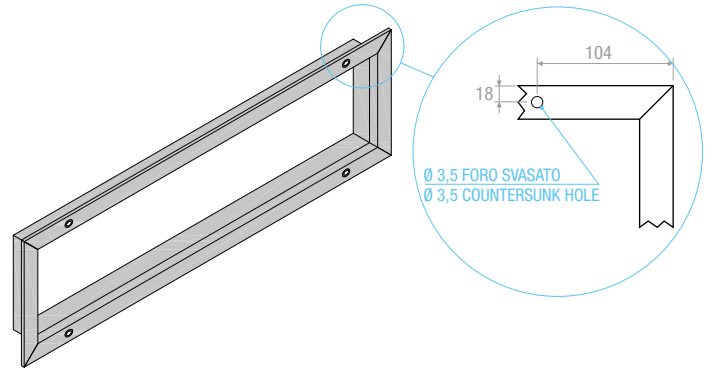

TIPO DI FISSAGGIO - TYPE OF FIXING